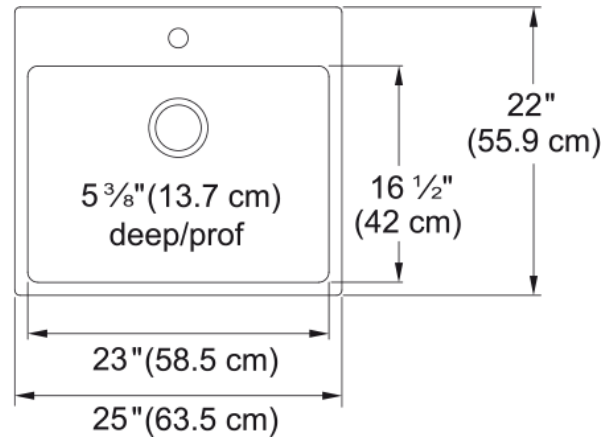

Brookmore ADA Sink - BSL2225-ADA-1N | 101.0689.854

Technical Data

Aspect

Sink type	Sink
Type of material	Stainless steel
Number of bowls	1
Color	Steel
Surface finish	Pearl

Product Dimensions

Exterior size: right to left	25
Exterior size: front to back	22.008
Large bowl size: right to left	23.031
Large bowl size: front to back	16.535
Large bowl: depth	5.5

Installation

Minimum cabinet size	27"
----------------------	-----

Product specifications

Installation type	Topmount / drop in
Drain hole	3 1/2"
Position of drainer	No drainer

Product identification

Product brand	Kindred
Collection	Brookmore
Certified by	IAPMO